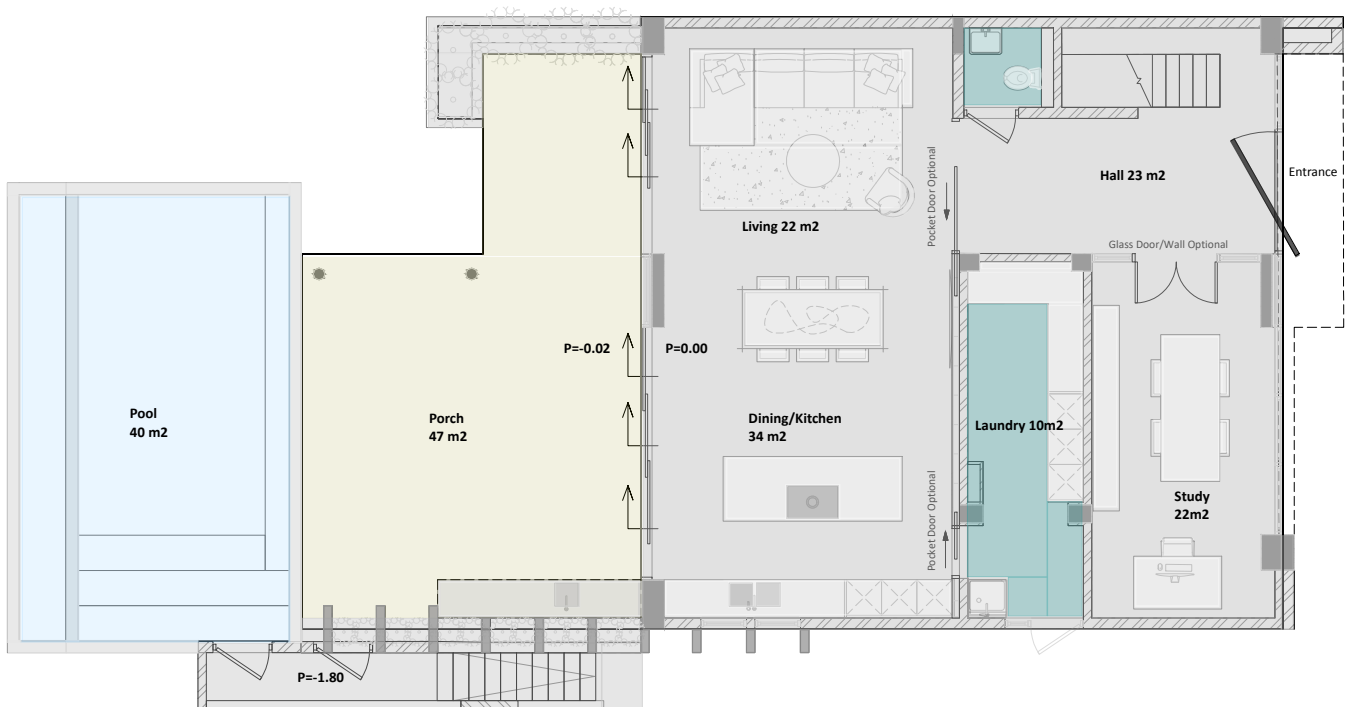

BOCAZUL

BLUE BAY

Floorplan
Villa - 'Type A'

OCEAN FRONT

3 BEDROOM + INFINITY POOL + STUDY / 3.5 BATH

Villa Size 3411 sq. ft. / 317 sq. mtrs.

Ground Floor

First Floor