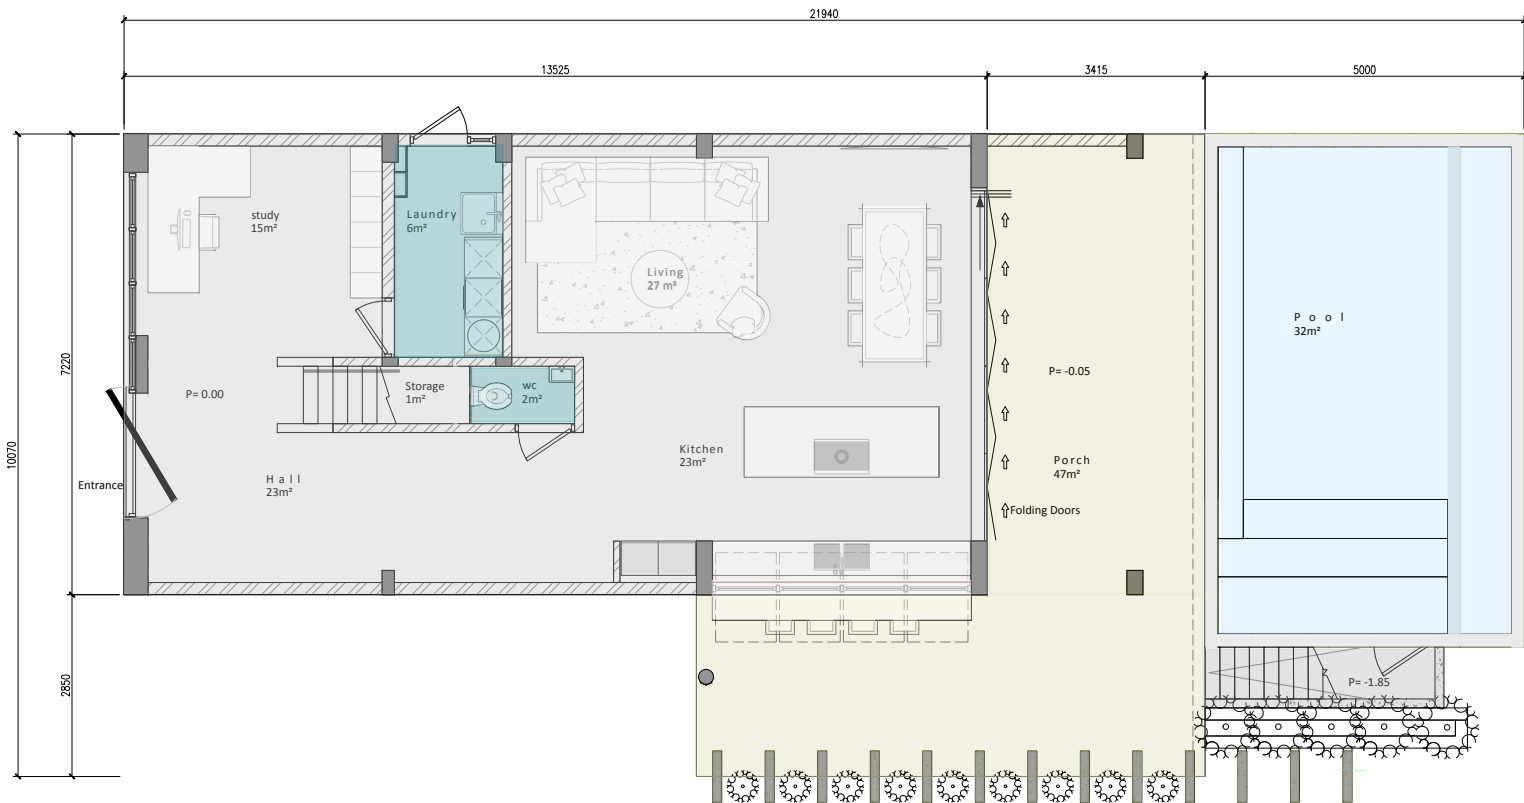

BOCAZUL

BLUE BAY

Floorplan
Villa - 'Type B'

BEACH FRONT

3 BEDROOM + INFINITY POOL + STUDY / 3.5 BATH

Villa Size 3100 sq. ft. / 288 sq. mtrs.

Ground Floor

First Floor